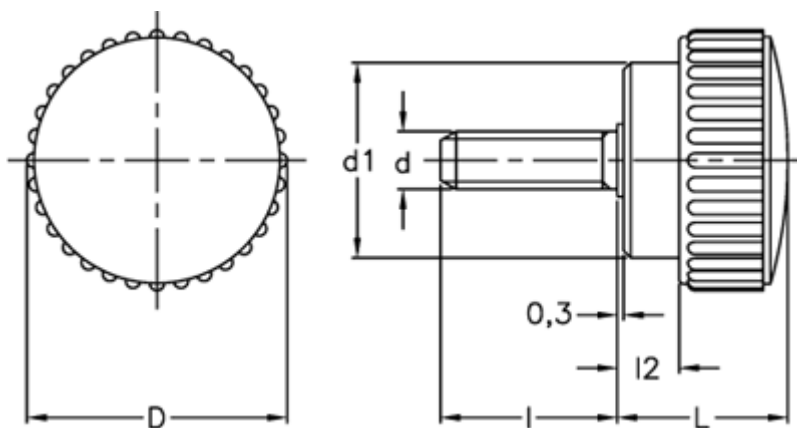

Data Sheet

Article number: 2302002322
Description: E+G Knurled grip knob
B.193/20 p-M6x16

Measures

D = 22
d1 = 15
d 6g = M6
l = 16
L = 14
l2 = 4